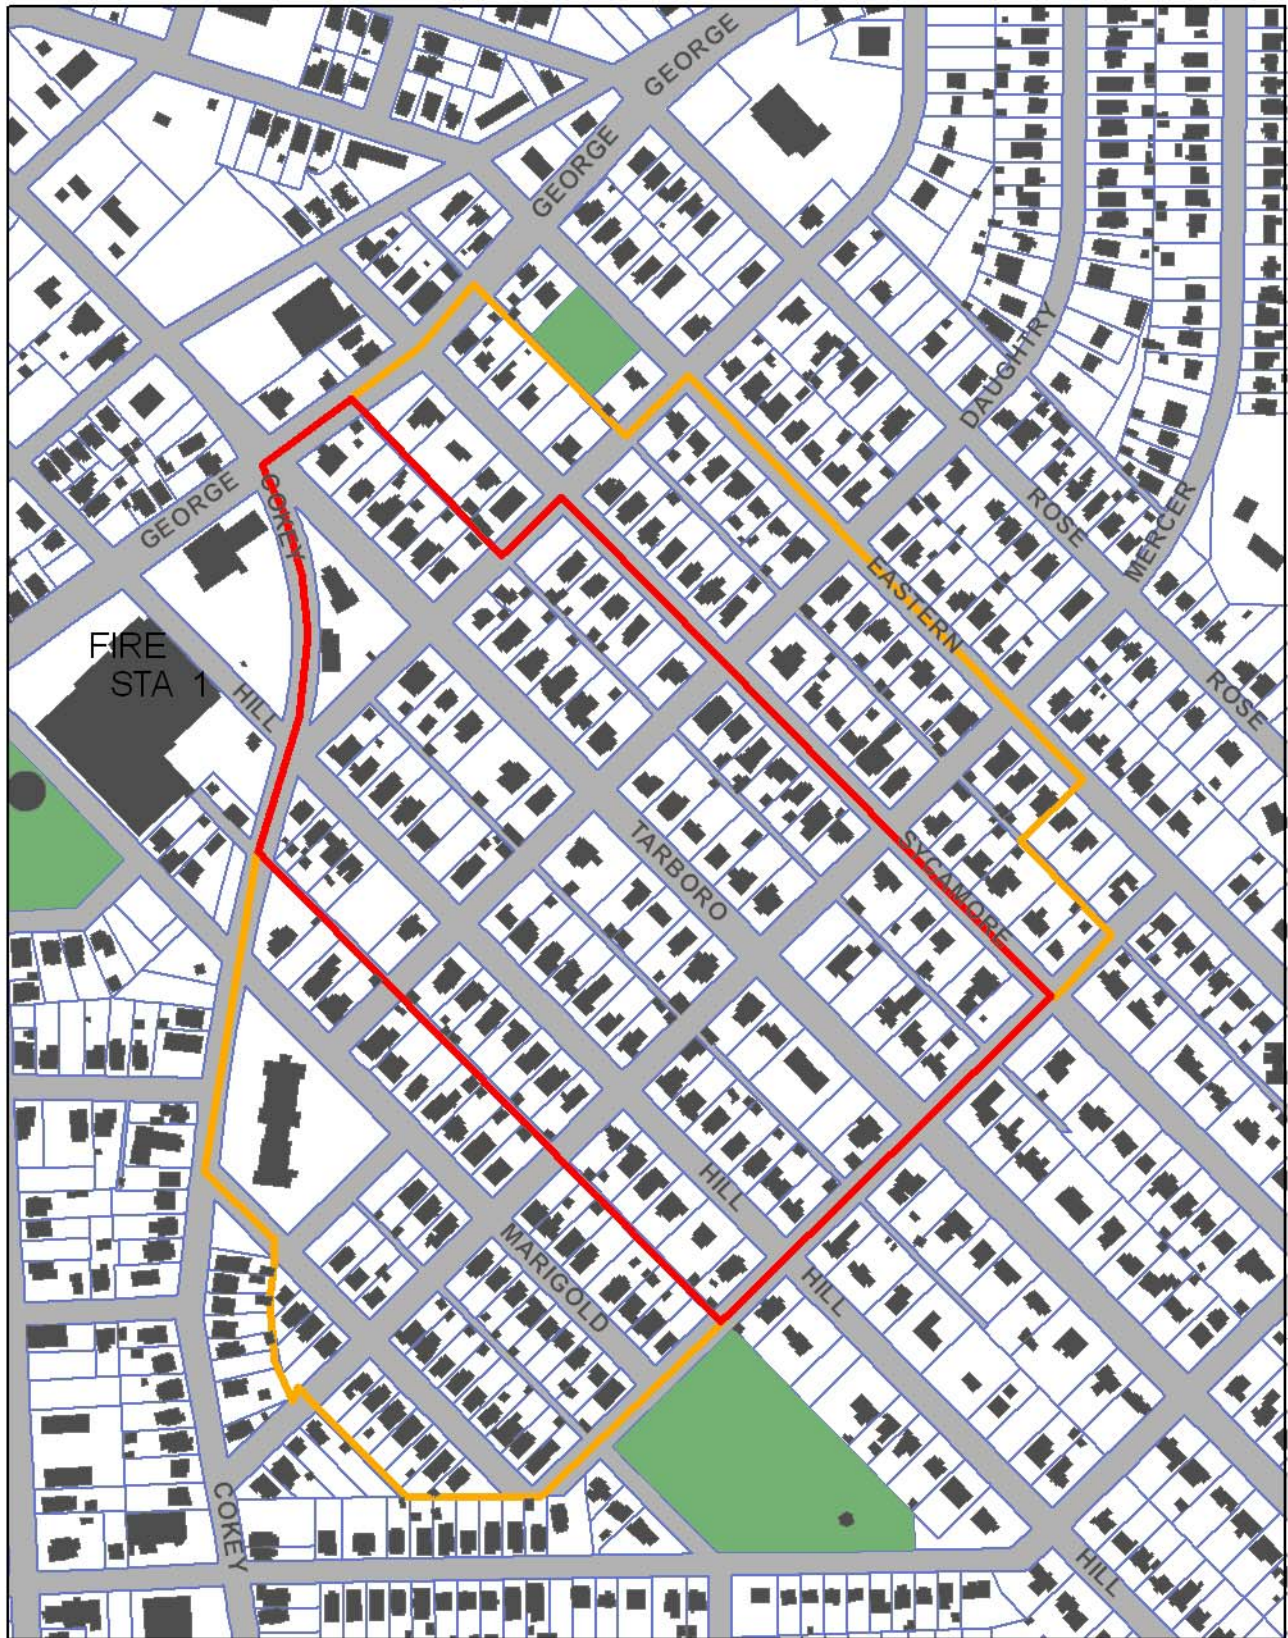

Edgemont Local & National Historic Districts

0 245 490 980 Feet

-  Local HD
-  National HD
-  Building Footprints
-  Right of Way
-  Parks