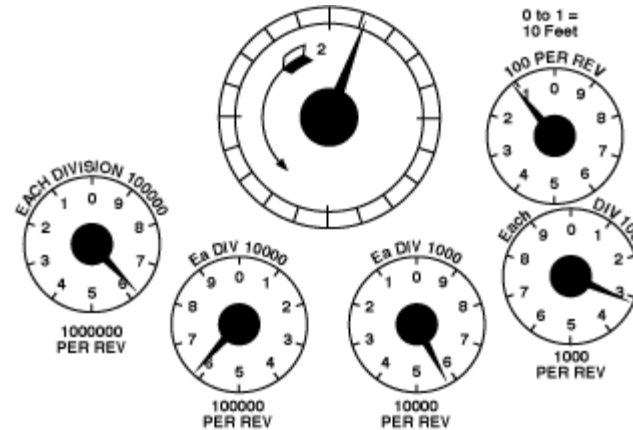

# How to read your electric or gas meter

- Read your meter from RIGHT to LEFT. Note each number before moving to the next dial on the left.
- Always read in the direction of 0, 1, 2, 3, 4, etc.
- Record the number the pointer has just passed.

**This meter is reading 18628**

# *When you read your digital meter or your water meter*

Your meter display may look like this...

*You may also have a meter with dials that look like this....*

But both of these readings are the same...