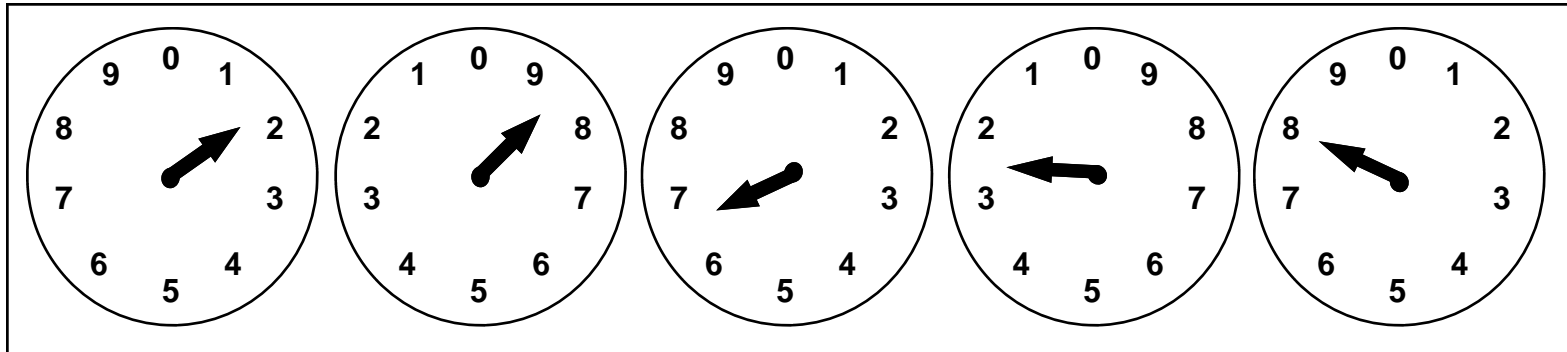

# How to read your electric or gas meter

- Read your meter from RIGHT to LEFT. Note each number before moving to the next dial on the left.
- Always read in the direction of 0, 1, 2, 3, 4, etc.
- Record the number the pointer has just passed.

# *When you read your digital meter or your water meter*

Your meter display may look like this...

*You may also have a meter with dials that look like this....*

But both of these readings are the same...