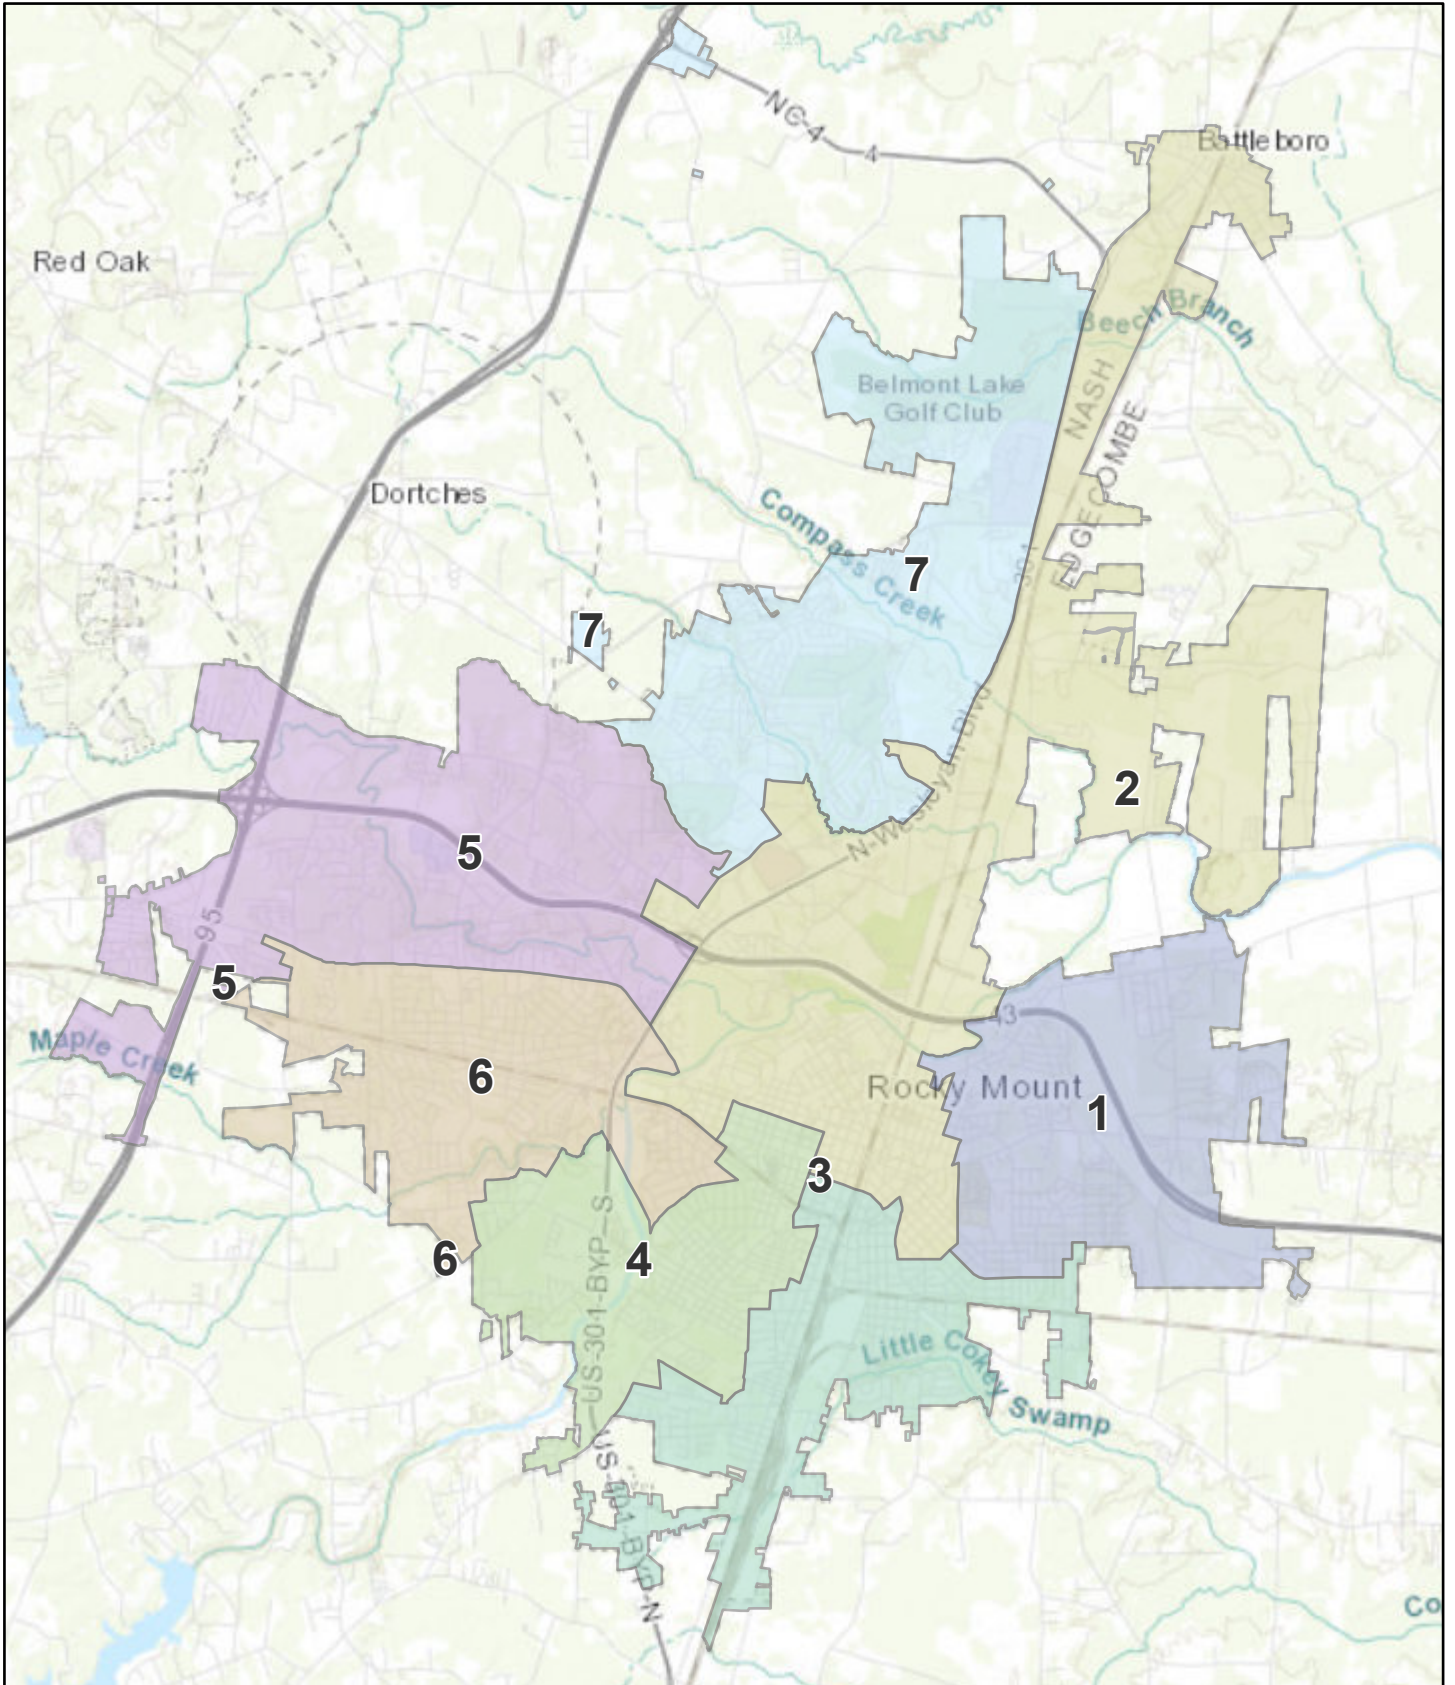

City of Rocky Mount Wards

8/9/2019, 9:30:20 AM

1:112,224

- WARD 1
 WARD 4
 WARD 7
- WARD 2
 WARD 5
- WARD 3
 WARD 6

Sources: Esri, HERE, Garmin, Intermap, increment P Corp., GEBCO, USGS, FAO, NPS, NRCAN, GeoBase, IGN, Kadaster NL, Ordnance Survey, Esri Japan, METI, Esri China (Hong Kong), (c) OpenStreetMap contributors, and the GIS User Community